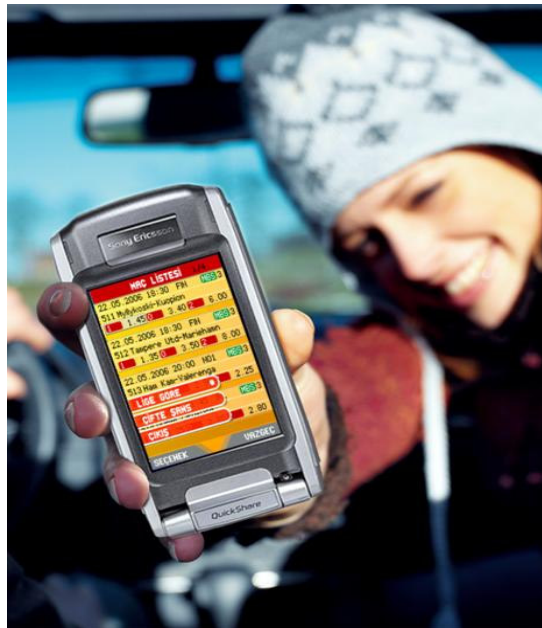

## SECURITY

SBOMO is digitally signed and Java verified by Unified Testing Initiative, therefore mobile phones won't pop-up a certification question such as "Application SBOMO is not trusted. Continue anyway?"

## PERFORMANCE

SBOMO can execute a betting transaction in under one second. The entire cycle of logging into the application and placing a bet takes less than a minute.

SBOMO (Sports Betting On Mobile) is a state-of-the-art betting application for sports betting. On-line sports betting is expected to be a \$250B industry by 2010. One of the major challenges of on-line betting is accessibility of the betting application. Pozitron has developed SBOMO – the world's first Java Verified™ mobile betting application to address the need for users to have access to sports betting applications anytime and anywhere. SBOMO is a Java application that runs on a mobile device. The application needs to be downloaded and installed once on the device, after which it can be used repeatedly for placing bets, checking scores and transferring funds. The application is compatible with 90% of mobile phone devices in the market.